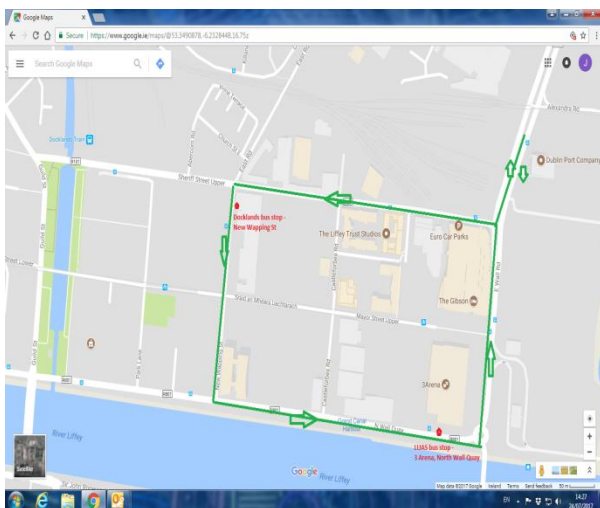

EASTPOINT

The Point Luas & Docklands Train Station

Monday to Friday: **06:40 – 09:55**
 12:30 – 14:30 (*last run from EastPoint 14:05, last run from Luas 14:20*)
 16:00 – 19:10

Bank Holidays: **07:00 – 09:55**
 16:00 – 19.10

This bus runs on a continuous loop and it is not timetabled.
The bus is expected every 15 to 20 minutes during the times above.

Pick up – New Wapping St. (corner of Sherrif St), 3 Arena (North Wall Quay) & The Plaza (EastPoint)
Drop off – New Wapping St. (corner of Sherrif St), 3 Arena (North Wall Quay) The Plaza & Block C (EastPoint)

To the Point Luas & Docklands via Clontarf Road Dart Station

Monday to Friday: **20:10**
 21:10
 22:10

Pick up – Block C
Drop off – Clontarf Road DART Station, New Wapping St. (corner of Sherrif St) and 3 Arena (North Wall Quay)